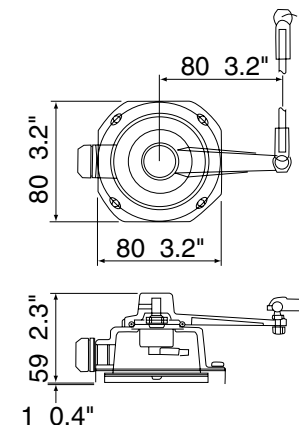

NAVpilot 500/511 Dimensional Drawings

NAVpilot 500 Control Unit

0.7 kg 1.5 lb

NAVpilot Rudder Reference Unit

0.5 kg 1.1 lb

NAVpilot 511 Optional Control Unit (Surface Mount)

0.37 kg 0.82 lb

NAVpilot Processor Unit

1.9 kg 4.2 lb

NAVpilot 511 Optional Control Unit (Flush Mount)

0.37 kg 0.82 lb