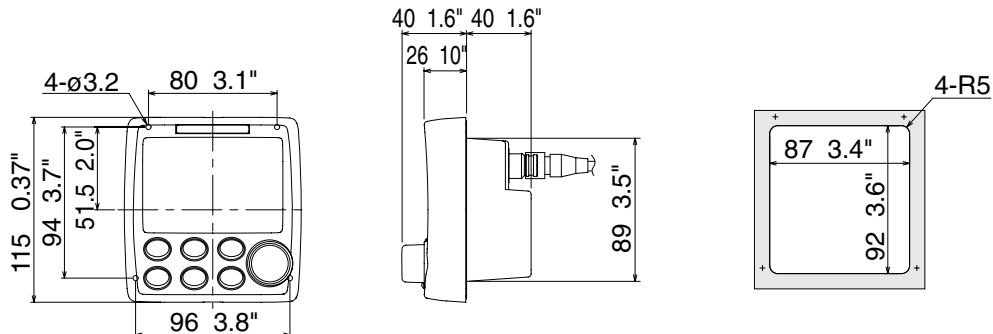

NAVpilot 500/511 Dimensional Drawings

NAVpilot 500 Control Unit

0.7 kg 1.5 lb

NAVpilot Rudder Reference Unit

0.5 kg 1.1 lb

NAVpilot 511 Optional Control Unit (Surface Mount)

0.37 kg 0.82 lb

NAVpilot Processor Unit

1.9 kg 4.2 lb

NAVpilot 511 Optional Control Unit (Flush Mount)

0.37 kg 0.82 lb