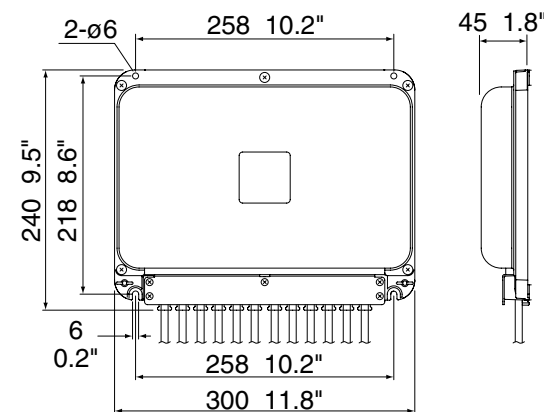

NAVpilot 500/511 Dimensional Drawings

NAVpilot 500 Control Unit

0.7 kg 1.5 lb

NAVpilot Rudder Reference Unit

0.5 kg 1.1 lb

NAVpilot 511 Optional Control Unit (Surface Mount)

0.37 kg 0.82 lb

NAVpilot Processor Unit

1.9 kg 4.2 lb

NAVpilot 511 Optional Control Unit (Flush Mount)

0.37 kg 0.82 lb