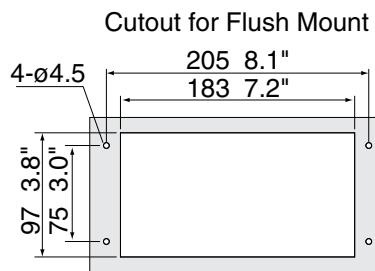

NAVpilot 500/511 Dimensional Drawings

NAVpilot 500 Control Unit

0.7 kg 1.5 lb

NAVpilot Rudder Reference Unit

0.5 kg 1.1 lb

NAVpilot 511 Optional Control Unit (Surface Mount)

0.37 kg 0.82 lb

NAVpilot Processor Unit