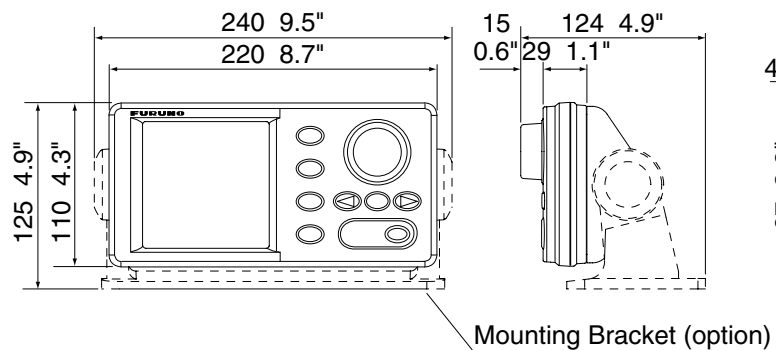

NAVpilot 500/511 Dimensional Drawings

NAVpilot 500 Control Unit

0.7 kg 1.5 lb

NAVpilot Rudder Reference Unit

0.5 kg 1.1 lb

NAVpilot 511 Optional Control Unit (Surface Mount)

0.37 kg 0.82 lb

NAVpilot Processor Unit

1.9 kg 4.2 lb

NAVpilot 511 Optional Control Unit (Flush Mount)

0.37 kg 0.82 lb